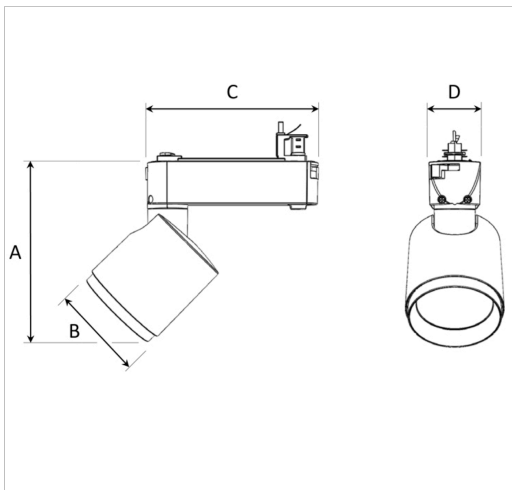

Spot			Medium			Flood		
14°			25°			33°		
m	ø	lux	m	ø	lux	m	ø	lux
1.0	0.24	11201	1.0	0.37	6550	1.0	0.55	2802
2.0	0.48	2800	2.0	0.75	1638	2.0	1.10	700
3.0	0.73	1245	3.0	1.12	728	3.0	1.65	311

A 175 B 90 C 167 D 49 (mm)

Revoc mini COB 1500

Technical specification

LED Track light with incorporated electronic gear and Chip on board.

Improved color rendering index +90. High quality lenses with three different beam spreads.

Lamp housing of die-cast aluminium for optimal cooling, long lifetime and low weight.

Model and colors Available in white, black and grey.

Area of use Track light for indoor applications.

Technical data

Mains (input) voltage	220-240 V
Total weight	0,76 kg
Form of protection	IP 20, class I
Color temperature	3 000 K
Color rendering index (CRI)	90
Light source	LED
Operating position	360°/90°
Start time	Instant
Driver	Electronic, built in
Optics	PMMA
Beam spreads	Spot, Medium, Flood